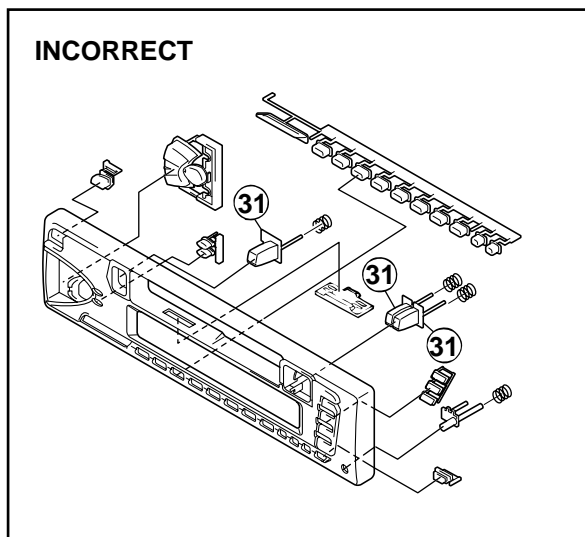

JVC

SERVICE MANUAL

CASSETTE RECEIVER

KS-F315

Supplement

Area Suffix

EE ----- Russian Federation

***In this model (Issue number.49623)**
Please list changed to next item. Please follow the description.

Parts list (General assembly)

P3-3

Block No.M1MM

▲	Item	Parts name	Parts number		Q'ty
			Incorrect	Correct	
	31	FF BUTON	FSXP4007-00A	FSXP3006-001	1
	51	EJECT BUTTON	-----	FSXP3065-001	1
	52	REWBUTTON	-----	FSXP3067-001	1