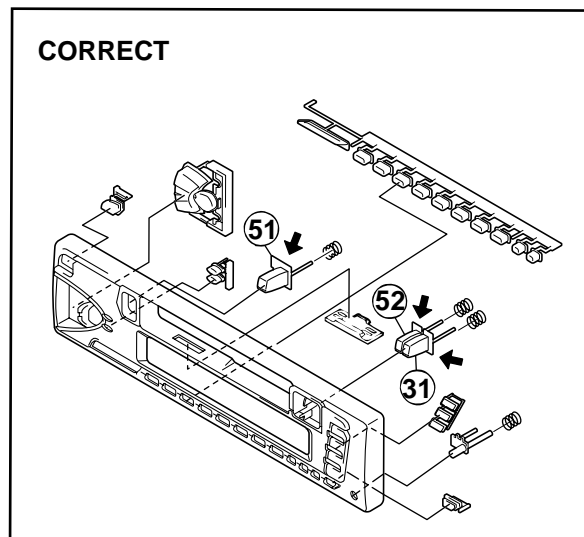

JVC

SERVICE MANUAL

CASSETTE RECEIVER

KS-F315

Supplement

Area Suffix

EE ----- Russian Federation

***In this model (Issue number.49623)**
Please list changed to next item. Please follow the description.

Parts list (General assembly)

P3-3

Block No.M1MM

▲	Item	Parts name	Parts number		Q'ty
			Incorrect	Correct	
	31	FF BUTON	FSXP4007-00A	FSXP3006-001	1
	51	EJECT BUTTON	-----	FSXP3065-001	1
	52	REWBUTTON	-----	FSXP3067-001	1